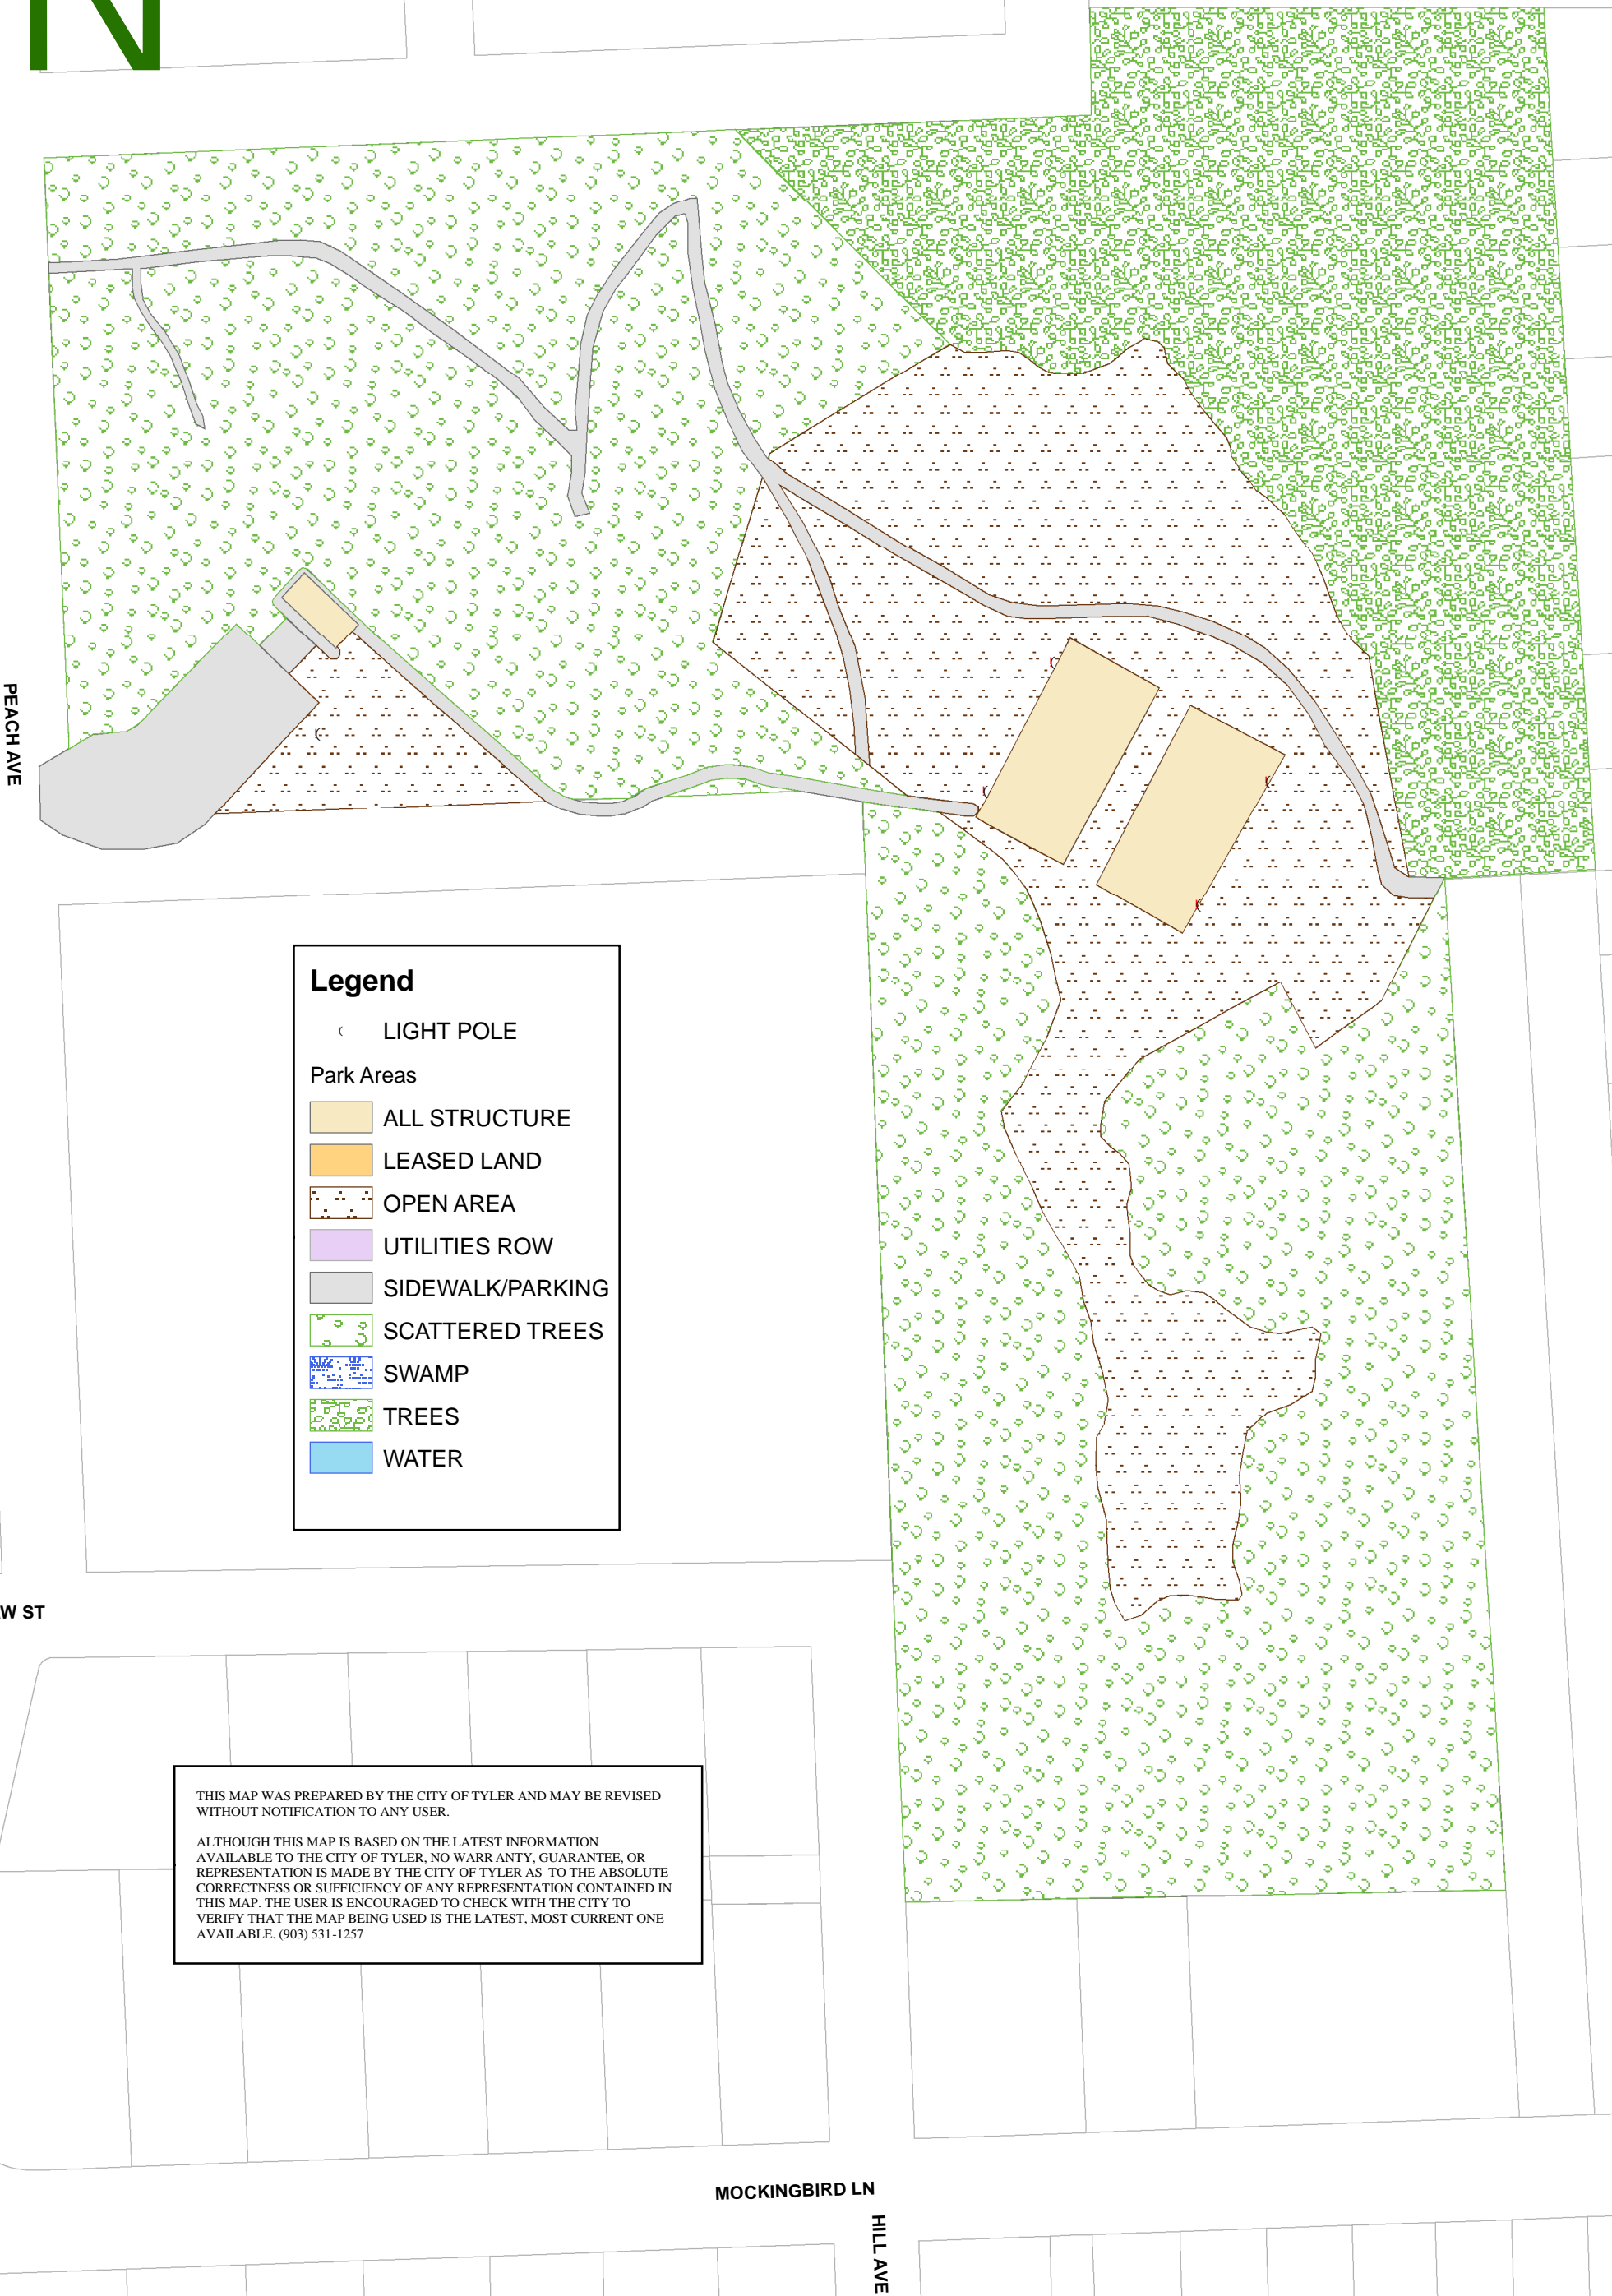

N

Map Created By: GIS Department
 Date: 02/04/2005
 Map Location: \\GISERV\GIS\GIS_Project_Files
 \Park\ParkView.mxd

W.E. WINTERS PARK