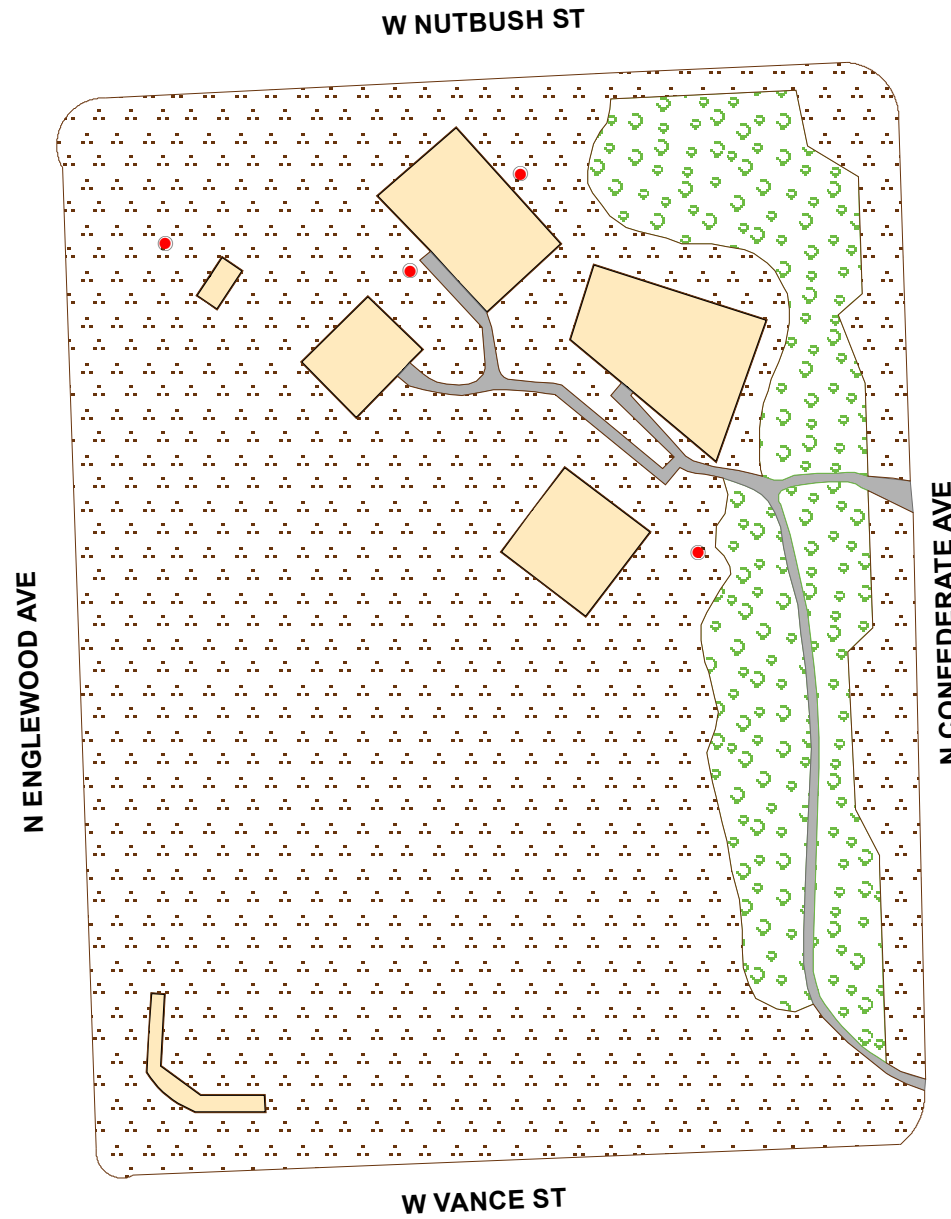

Map Legend

-  LIGHT POLE
-  STRUCTURE
-  BASEBALL, SOFTBALL, SOCCER FIELD
-  PIPELINE & UTILITY ROW
-  GREEN STRIP
-  LEASED LAND
-  OPEN AREA
-  ROADS, PARKING LOT, SIDEWALK, TRAIL
-  SCATTERED TREES
-  SWAMP
-  TREES
-  WATER